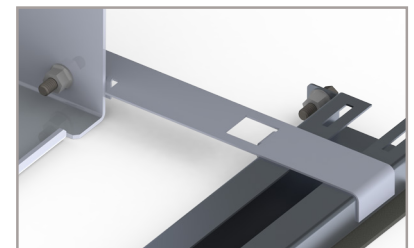

Intertek

Optional EkonoRack to Wire Management Connectors Available