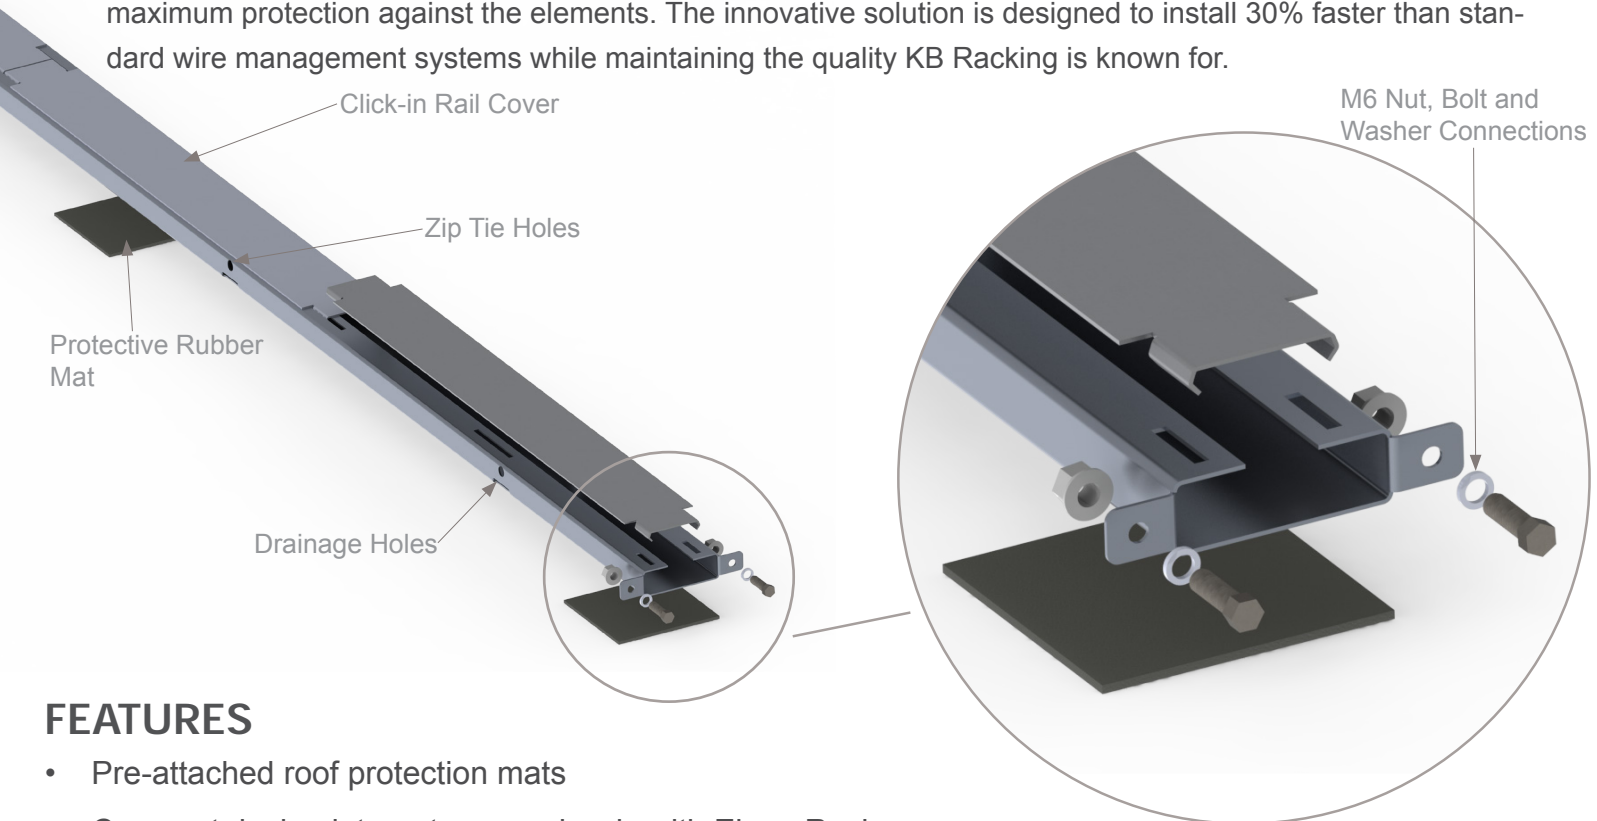

FLATROOF Wire Management Solution

The Wire Management Solution allows installers to neatly organize north-south running electrical wires into one, compact channel which is engineered to integrate seamlessly with KB's flat roof mounting systems. The system features pre-attached roof protection mats and click-in covers for a simple, tool-free installation and maximum protection against the elements. The innovative solution is designed to install 30% faster than standard wire management systems while maintaining the quality KB Racking is known for.

FEATURES

- Pre-attached roof protection mats
- Compact design integrates seamlessly with EkonoRack
- Click-in rail covers for a tool-free, rapid installation
- ETL Certified to NEMA VE1 and CSA C22.2#126.1
- Nut and bolt fasteners for a secure grounding connection, once per run
- Durable aluminum components for long-lasting performance